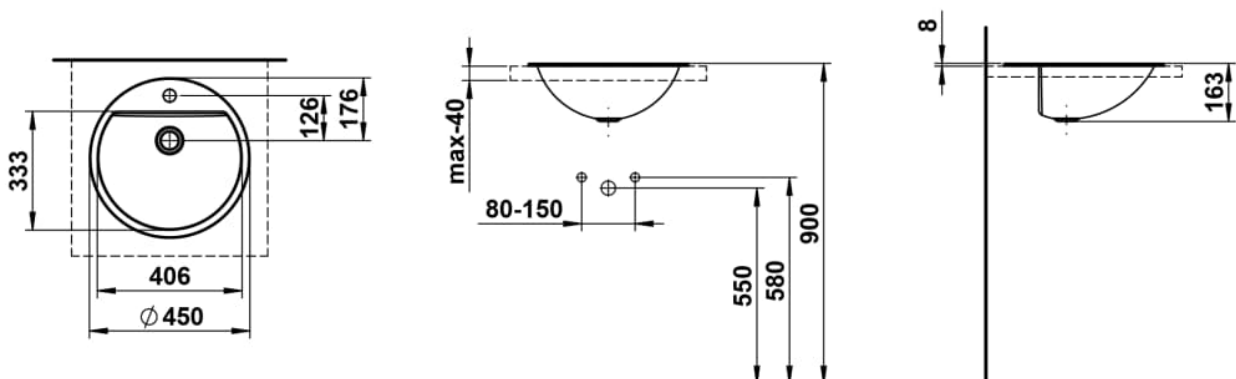

FORM

Drop-in washbasin, glazed steel, with tap bank, with one tap hole, centered, without overflow, including fixing set

DIMENSIONS

Length	450 mm
Width	450 mm
Height	163 mm

COLOUR AND FINISH

<input type="checkbox"/>	000 White
--------------------------	-----------

OPTIONS

111 - one tap hole, without overflow

Back glazed

Bowl length (mm) : 450

Bowl position : Central

Bowl width (mm) : 450

Fixing kit : Included

Glazed base

Installation type : Drop-in / Countertop

Internal Shape : 1 - Round

Material : Glazed steel

Net weight (kg) : 3.1

Overflow type : Standard

Plug and Waste : Not included

Shape : Round

Taphole configuration : 1 taphole in the middle

Trap : Not included

Waste : Not included

Weight (Kg) : 3.1

Without overflow

TECHNICAL DRAWINGS

FORM

The washbasins of the Form collection are an ode to the purity of design and the refinement of materials. In white, bicolor, matte black, or dark iron, they reveal their full beauty. Clear, flowing lines give them a subtle yet powerful presence, bringing a calm, timeless character to any space. Whether wall-mounted or freestanding, round, oval, or rectangular, Form combines minimalist architecture with precise craftsmanship. Soft, organic contours create a harmonious balance between geometric clarity and natural grace. Each basin expresses a sense of poise, aesthetics, and an appreciation for what truly matters. Seamlessly integrating into any bathroom concept, it convinces through perfect proportions, meticulous detailing, and well-considered functionality. The result is wash areas that radiate clarity and elegance – a design that remains timeless while harmoniously connecting modern demands with a gentle formal language.