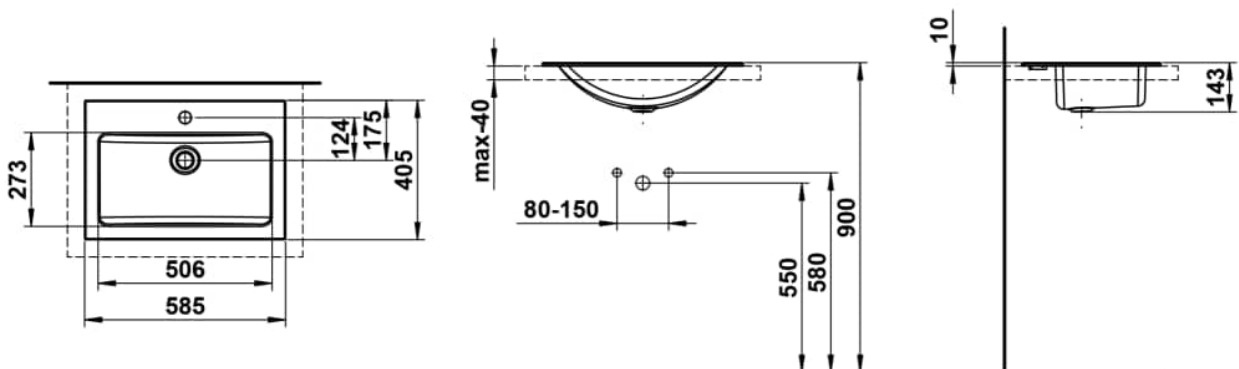

CLASSICS

Drop-in washbasin, glazed steel, without tap bank, without tap hole, with overflow, including fixing set, overflow set

DIMENSIONS

Length	585 mm
Width	347 mm
Height	143 mm

COLOUR AND FINISH

☐	000 White

OPTIONS

109 - without tap hole

Back glazed

Bowl length (mm) : 585

Bowl position : Central

Bowl width (mm) : 347

Fixing kit : Included

Glazed base

Installation type : Drop-in / Countertop

Internal Shape : 6 - Rectangular

Material : Glazed steel

Net weight (kg) : 3.8

Overflow type : Standard

Plug and Waste : Not included

Shape : Rectangular

Taphole configuration : No tapholes

Trap : Not included

Waste : Not included

Weight (Kg) : 3.8

TECHNICAL DRAWINGS