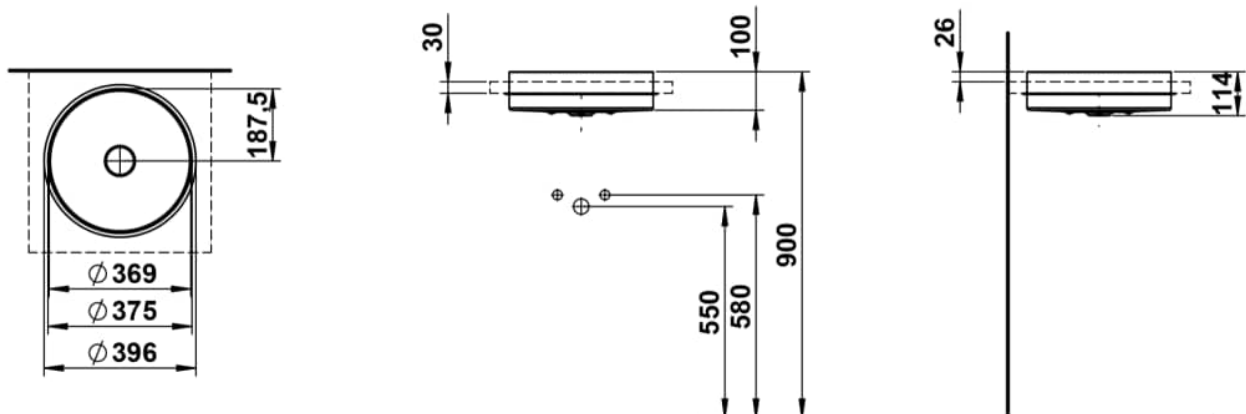

UNISONO

Drop-in washbasin, glazed steel, without tap bank, without tap hole, without overflow, including fixing set, drain valve, optimized for 30 mm thick counter tops

DIMENSIONS

Length	375 mm
Width	375 mm
Height	114 mm

COLOUR AND FINISH

□ 000 White

OPTIONS

112 - without tap hole, without overflow

Back glazed

Bowl length (mm) : 375

Bowl position : Central

Bowl width (mm) : 375

Fixing kit : Included

Glazed base

Installation type : Drop-in / Countertop

Internal Shape : 1 - Round

Material : Glazed steel

Net weight (kg) : 5.3

Overflow type : Standard

Plug and Waste : Included

Shape : Round

Taphole configuration : No tapholes

Trap : Not included

Waste : Included

Weight (Kg) : 5.3

Without overflow

TECHNICAL DRAWINGS

UNISONO